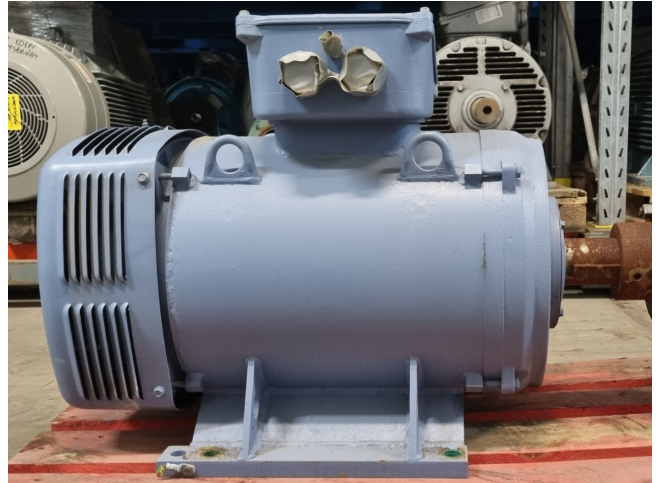

# Leroy Somer PLS280SC-T

## Specifications

Brand	Leroy Somer
Type	PLS280SC-T
kW	110
Rpm	1466
Size & Weight	1280x500x730 mm (LxWxH) - 460kg
50 Hz / 60 Hz	50hz/60hz 3ph

### Used Leroy Somer PLS280SC-T

Used Leroy Somer PLS280SC-T electric motor with the following specifications:  
110kW - 1466 RPM - 50hz/60hz 3ph-  
Dimensions: 1280x500x730 mm  
(LxWxH) - 460kg